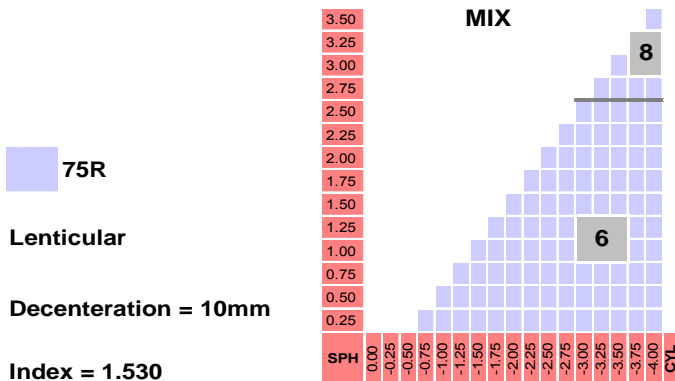

DIO Sports Ator Transitions TVX

Specification

Material	TVX	UV cut off (nm)	400
Refractive Index	1.53	Base curve	6/8BC
Gravity	1.11	Max Diameters (mm)	76
Abbe Value	45	Color	Grey/Brown

Lens Features

- Aspherical SV freeform design for high curve
- As-worn prescription optimization with 0.01D
- Light weight & Slim edge with Aesthetic thickness
- Multi AR coating with EMI

Power Chart

Lens Marking Layout

75R

Lenticular

Decentration = 10mm

Index = 1.530

Add-on Features

- Precal
- Remote Edging
- Special thickness
- Rx compensation
- Decentration
- Hi cylinder (4-6)
- Prism ($\leq 4 \Delta$)
- Mirror coating