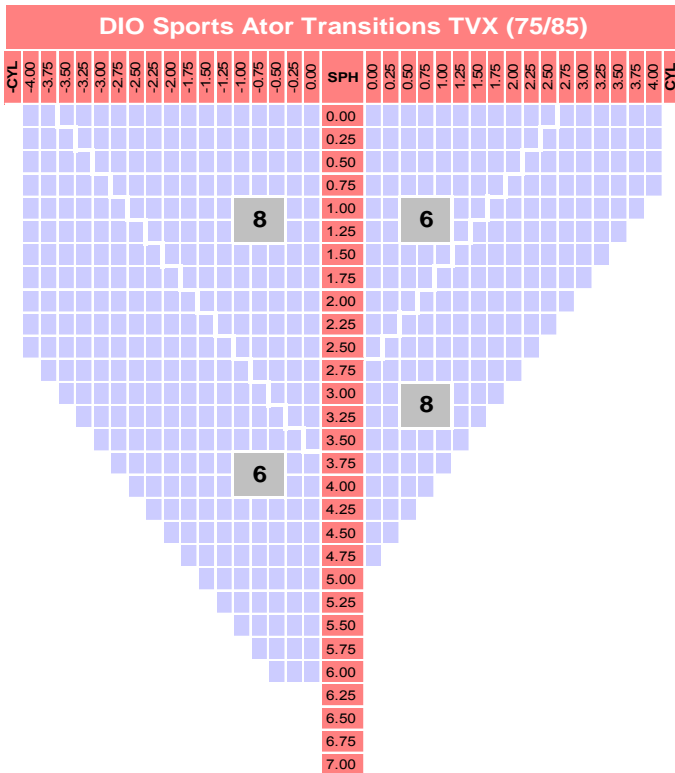

DIO Sports Ator Transitions TVX

Specification

Material	TVX	UV cut off (nm)	400
Refractive Index	1.53	Base curve	6/8BC
Gravity	1.11	Max Diameters (mm)	76
Abbe Value	45	Color	Grey/Brown

Lens Features

- Aspherical SV freeform design for high curve
- As-worn prescription optimization with 0.01D
- Light weight & Slim edge with Aesthetic thickness
- Multi AR coating with EMI

Power Chart

Lens Marking Layout

75R

Lenticular

Decentration = 10mm

Index = 1.530

Add-on Features

- Precal
- Remote Edging
- Special thickness
- Rx compensation
- Decentration
- Hi cylinder (4-6)
- Prism ($\leq 4 \Delta$)
- Mirror coating